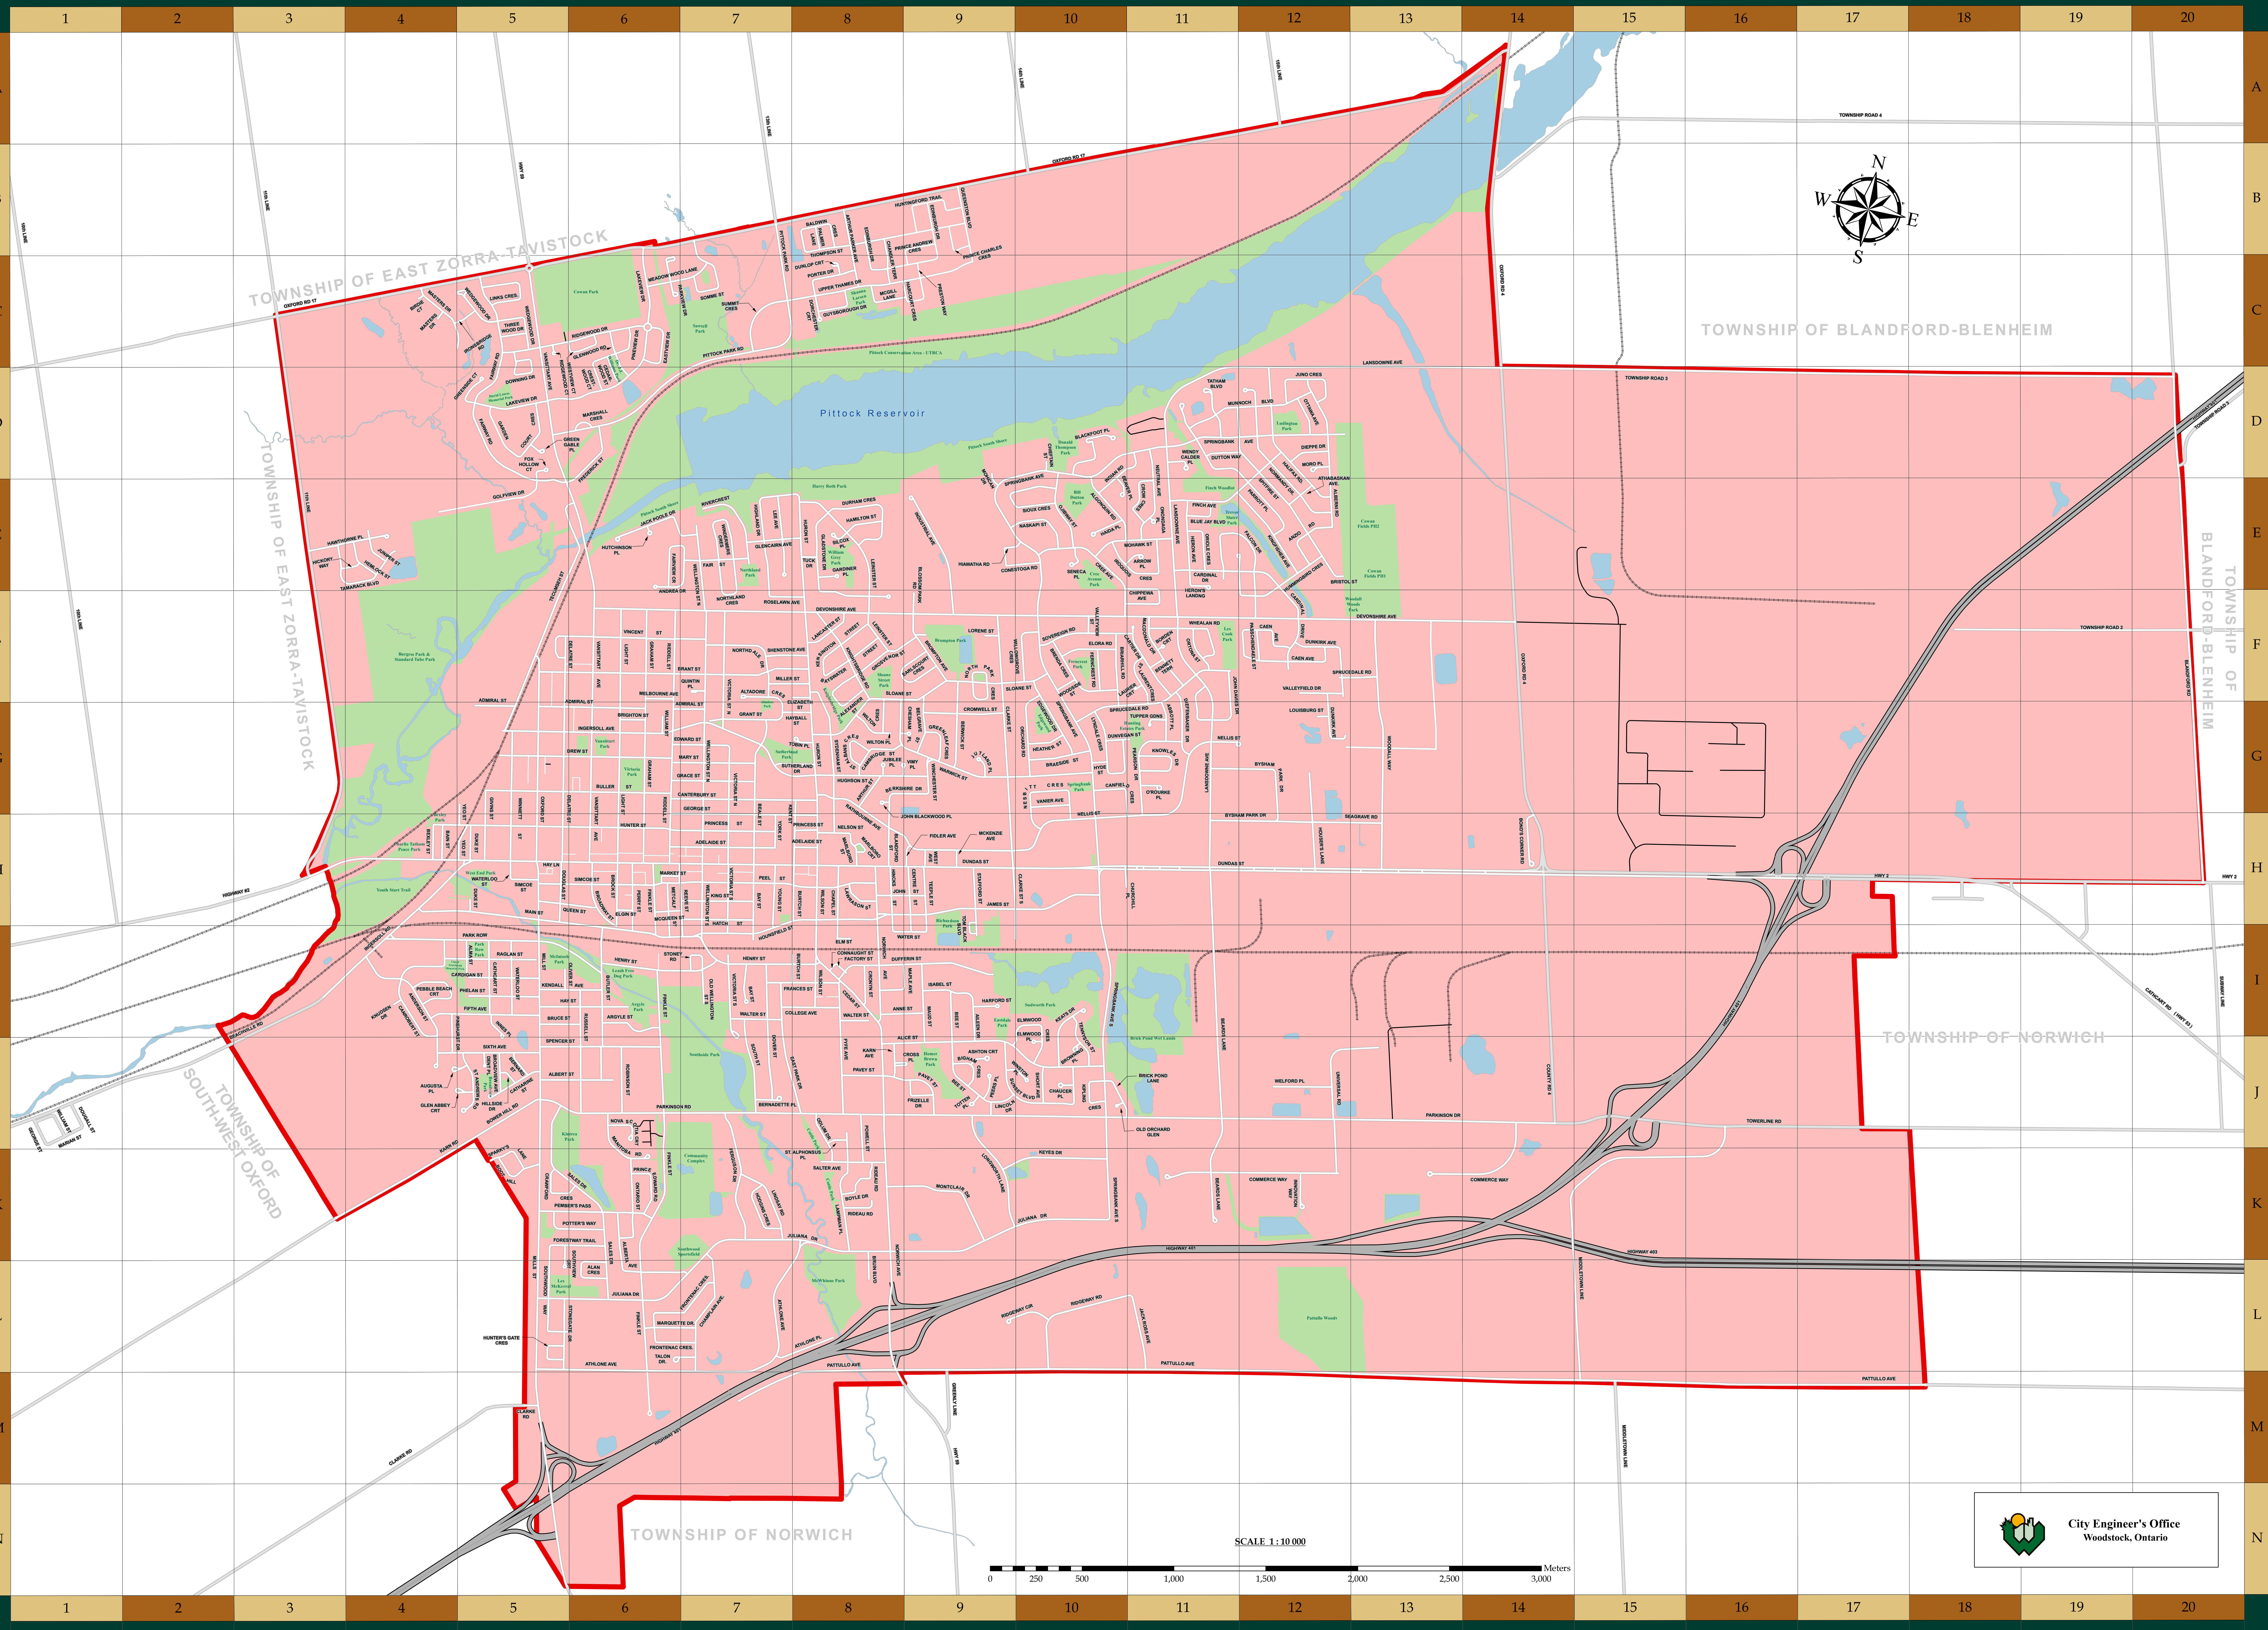

CITY OF WOODSTOCK

STREET INDEX table listing street names and their corresponding grid coordinates (e.g., A1, B2, C3).

SCALE 1:10 000